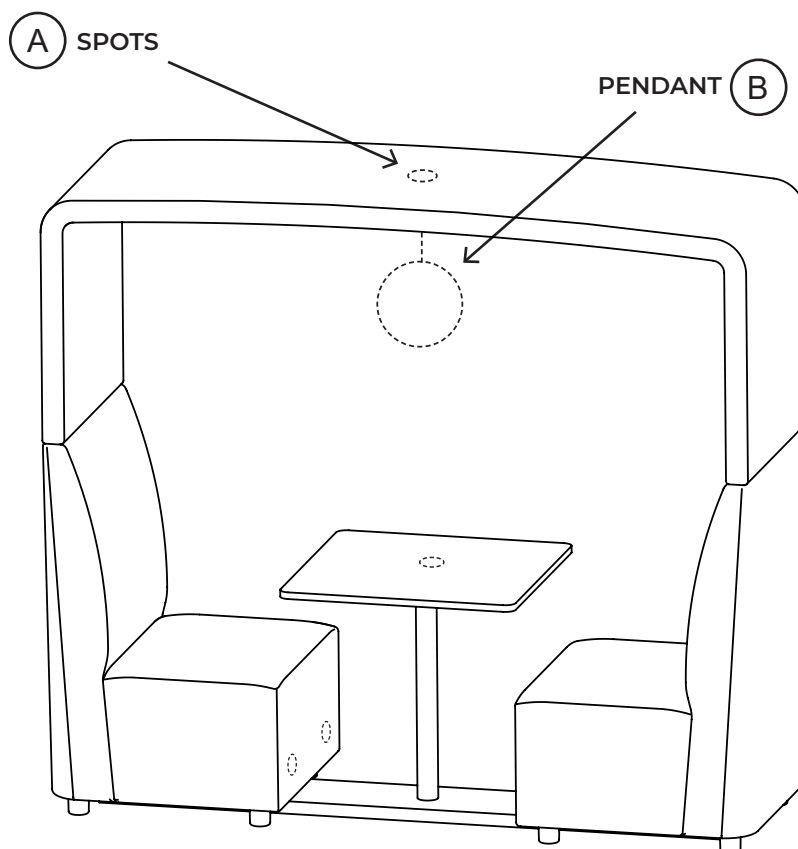

1

Lightning Installation

2

- A1 SPOTS**
Make a hole for lighting installation in the desired size.
Predrilled hole ($\varnothing 20$ mm) in the construction.

- B1 PENDANT**
Lead the wire to the centre of the roof if a pendant is desired. (Pendant max weight 10 kg)