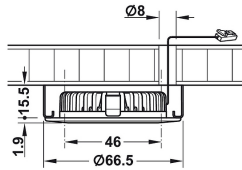

3

3

Lightning

HÄFELE LOOX LED 2047

Loox 12v LED 2047 Downlight 65 mm Warm White 3000 K

Power Units

VERSADOT

Is an easy and compact power system. Thanks to its small installation hole (only 60 mm) and the top mounting,

FINISHES

Brushed stainless steel

White glass

White glass

Electrical sockets									SB
									
code	Ring	acciaio inox spazzolato o brushed stainless steel	06030E000010	6030F000010	6030G000010	6030Y00001			
	Polish chrome	vetro bianco white glass	06030E000020	6030F000020	6030G000020	6030Y00002			
		vetro nero black glass	06030E000030	6030F000030	6030G000030	6030Y00003			
DIM. L x H x W (mm)			20 x 14.5 x 15 cm						
CAVI INCLUSI / ESCLUSI CABLES INCLUDED / NOT INCLUDE		D							
MATERIALI ROW MATERIALS		Zama Zinc alloy - Tecnopolimero Technopolymer							
DIMENSIONI DIMENSIONS				PIANO DI TAGLIO CUT OUT DRAWING					
									