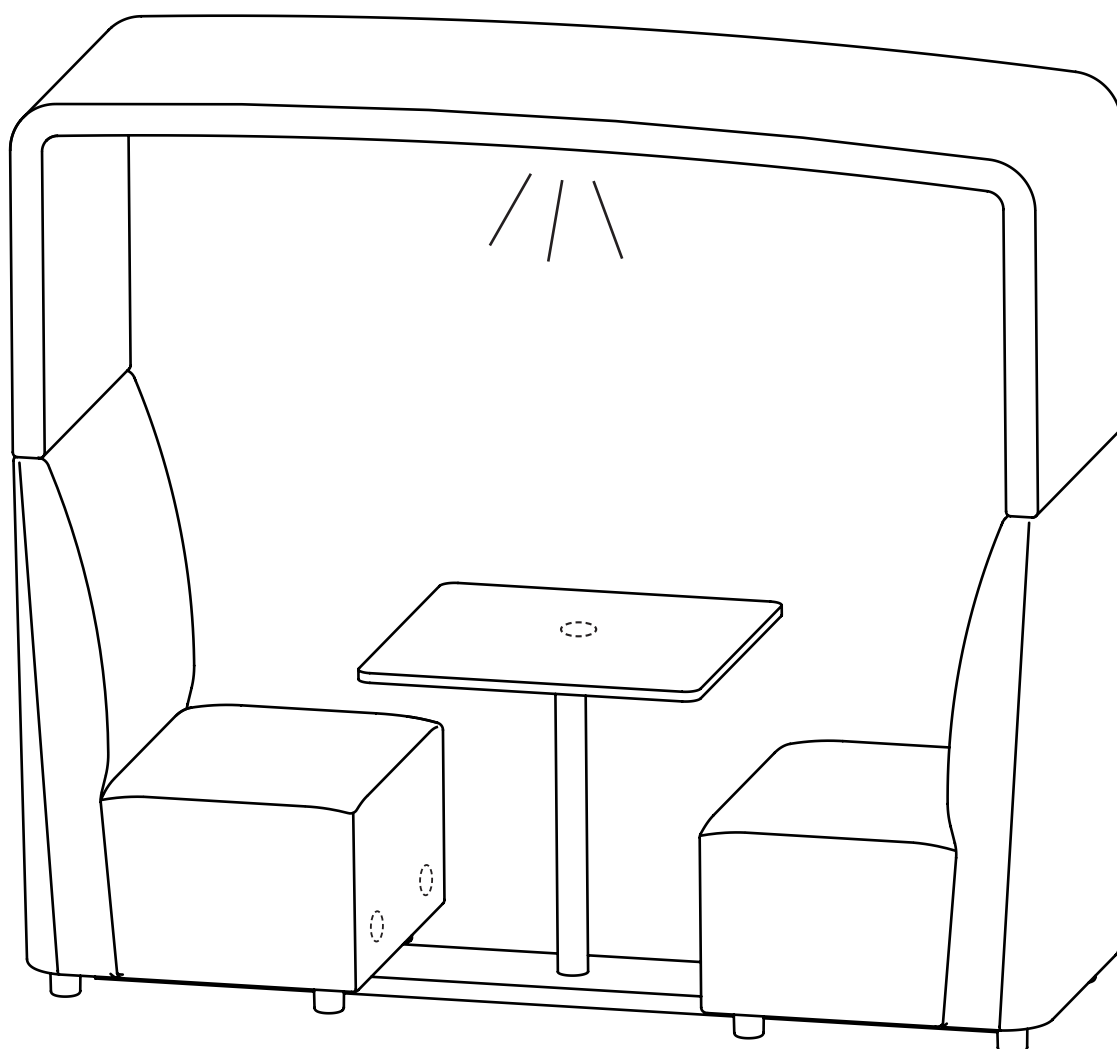

FourLikes® Meet 700

Lightning and Power Units Installation

Lightning Installation	2
Power Units Installation	4
Recommended Light & Units	6

ATTENTION! Authorised personnel must perform all electrical fittings.