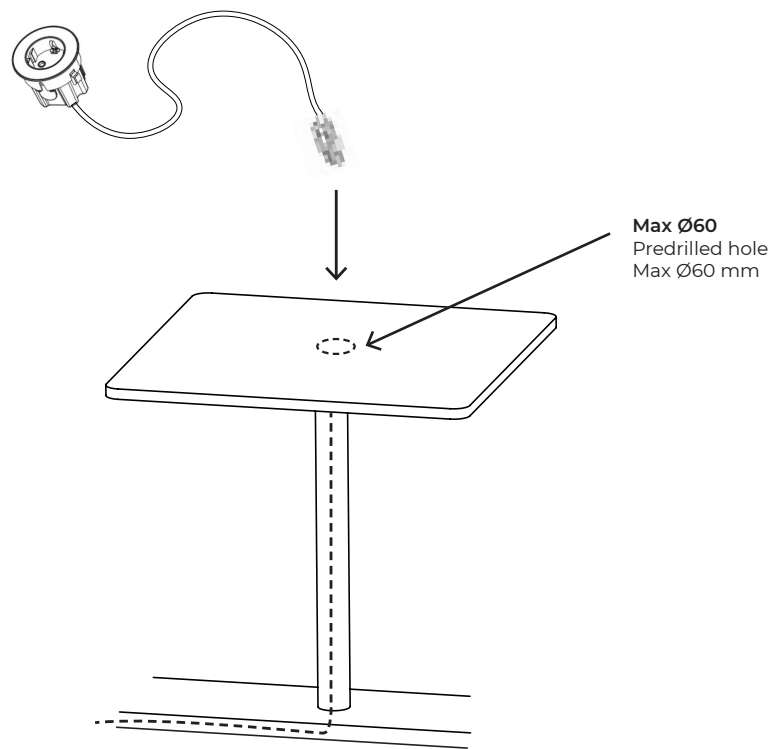

1

Lightning Installation

2

- A1 SPOTS**
Make a hole for lighting installation in the desired size.
Predrilled hole ($\varnothing 20$ mm) in the construction.

- B1 PENDANT**
Lead the wire to the centre of the roof if a pendant is desired. (Pendant max weight 10 kg)

3

CONDUIT
The construction is prepared with a conduit for pulling a wire through.

SOLID WOOD

4

1

Power Unit Installation

2

A Max Ø60
Place the power unit
in the sides if Max
Ø60mm is desired.

3

3

Lightning

HÄFELE LOOX LED 2047

Loox 12v LED 2047 Downlight 65 mm Warm White 3000 K

Power Units

VERSADOT

Is an easy and compact power system. Thanks to its small installation hole (only 60 mm) and the top mounting,

FINISHES

Brushed stainless steel

White glass

White glass

Electrical sockets									SB
									
code	Ring	acciaio inox spazzolato o brushed stainless steel	06030E000010	6030F000010	6030G000010	6030Y00001			
	Polish chrome	vetro bianco white glass	06030E000020	6030F000020	6030G000020	6030Y00002			
		vetro nero black glass	06030E000030	6030F000030	6030G000030	6030Y00003			
DIM. L x H x W (mm)			20 x 14.5 x 15 cm						
CAVI INCLUSI / ESCLUSI CABLES INCLUDED / NOT INCLUDE		D							
MATERIALI ROW MATERIALS		Zama Zinc alloy - Tecnopolimero Technopolymer							
DIMENSIONI DIMENSIONS				PIANO DI TAGLIO CUT OUT DRAWING					
									