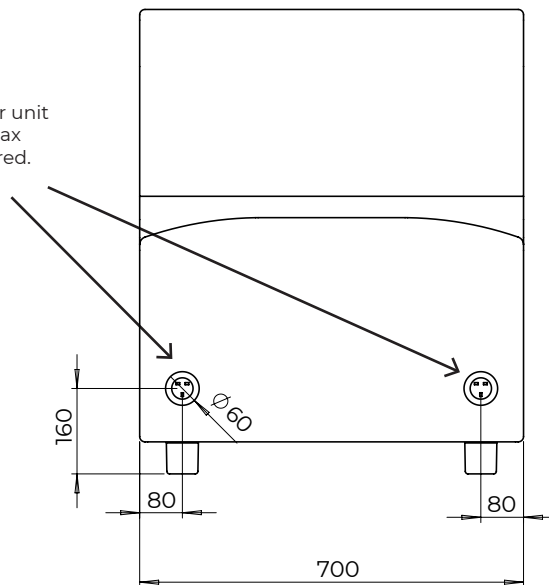

1

Lightning Installation

2

- A1 SPOTS**
Make a hole for lighting installation in the desired size.
Predrilled hole ($\varnothing 20$ mm) in the construction.

- B1 PENDANT**
Lead the wire to the centre of the roof if a pendant is desired. (Pendant max weight 10 kg)

3

CONDUIT
The construction is prepared with a conduit for pulling a wire through.

SOLID WOOD

4

1

Power Unit Installation

2

A Max Ø60
Place the power unit
in the sides if Max
Ø60mm is desired.

FINISHES

Brushed stainless steel

White glass

White glass

Electrical sockets									SB
									
code	Ring	acciaio inox spazzolato o brushed stainless steel	06030E000010	6030F000010	6030G000010	6030Y00001			
	Polish chrome	vetro bianco white glass	06030E000020	6030F000020	6030G000020	6030Y00002			
		vetro nero black glass	06030E000030	6030F000030	6030G000030	6030Y00003			
DIM. L x H x W (mm)			20 x 14.5 x 15 cm						
CAVI INCLUSI / ESCLUSI CABLES INCLUDED / NOT INCLUDE		D							
MATERIALI ROW MATERIALS		Zama Zinc alloy - Tecnopolimero Technopolymer							
DIMENSIONI DIMENSIONS				PIANO DI TAGLIO CUT OUT DRAWING					
									