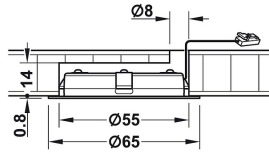

3

3

Lightning

HÄFELE LOOX LED 2047

Loox 12v LED 2047 Downlight 65 mm Warm White 3000 K

Power Units

VERSADOT

Is an easy and compact power system. Thanks to its small installation hole (only 60 mm) and the top mounting,

FINISHES

Brushed stainless steel

White glass

White glass

Electrical sockets									SB
									
code	Ring	acciaio inox spazzolato o brushed stainless steel	06030E000010	6030F000010	6030G000010	6030Y00001			
	Polish chrome	vetro bianco white glass	06030E000020	6030F000020	6030G000020	6030Y00002			
		vetro nero black glass	06030E000030	6030F000030	6030G000030	6030Y00003			
DIM. L x H x W (mm)			20 x 14.5 x 15 cm						
CAVI INCLUSI / ESCLUSI CABLES INCLUDED / NOT INCLUDE		D							
MATERIALI ROW MATERIALS		Zama Zinc alloy - Tecnopolimero Technopolymer							
DIMENSIONI DIMENSIONS				PIANO DI TAGLIO CUT OUT DRAWING					
									