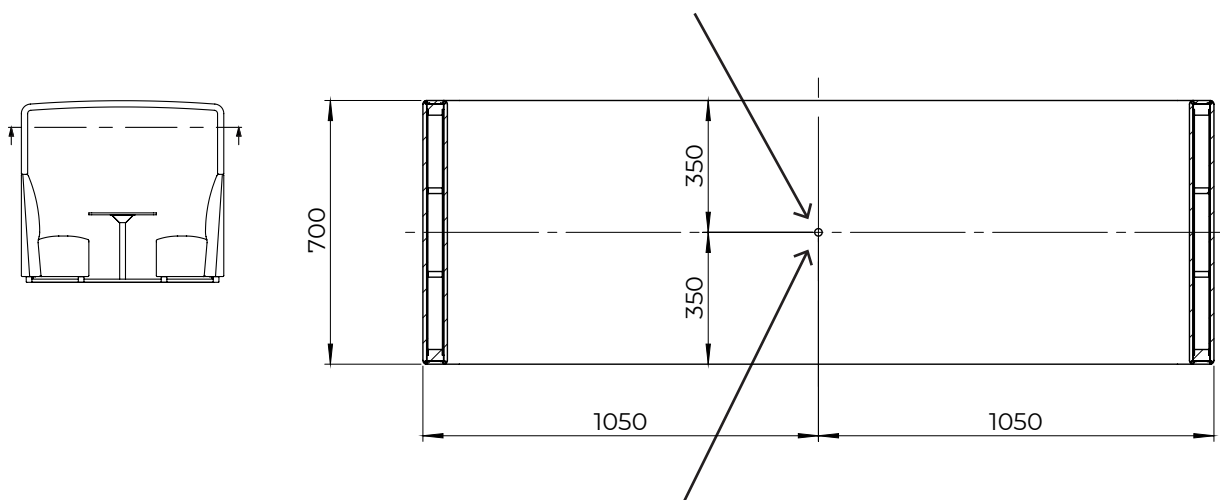

1

Lightning Installation

2

- A1 SPOTS**
Make a hole for lighting installation in the desired size.
Predrilled hole ($\varnothing 20$ mm) in the construction.

- B1 PENDANT**
Lead the wire to the centre of the roof if a pendant is desired. (Pendant max weight 10 kg)

3

CONDUIT
The construction is prepared with a conduit for pulling a wire through.

SOLID WOOD

4

1

Power Unit Installation

2

A Max Ø60
Place the power unit
in the sides if Max
Ø60mm is desired.

FINISHES

Brushed stainless steel

White glass

White glass

Electrical sockets									SB
									
code	Ring	acciaio inox spazzolato o brushed stainless steel	06030E000010	6030F000010	6030G000010	6030Y00001			
	Polish chrome	vetro bianco white glass	06030E000020	6030F000020	6030G000020	6030Y00002			
		vetro nero black glass	06030E000030	6030F000030	6030G000030	6030Y00003			
DIM. L x H x W (mm)			20 x 14.5 x 15 cm						
CAVI INCLUSI / ESCLUSI CABLES INCLUDED / NOT INCLUDE		D							
MATERIALI ROW MATERIALS		Zama Zinc alloy - Tecnopolimero Technopolymer							
DIMENSIONI DIMENSIONS				PIANO DI TAGLIO CUT OUT DRAWING					
									