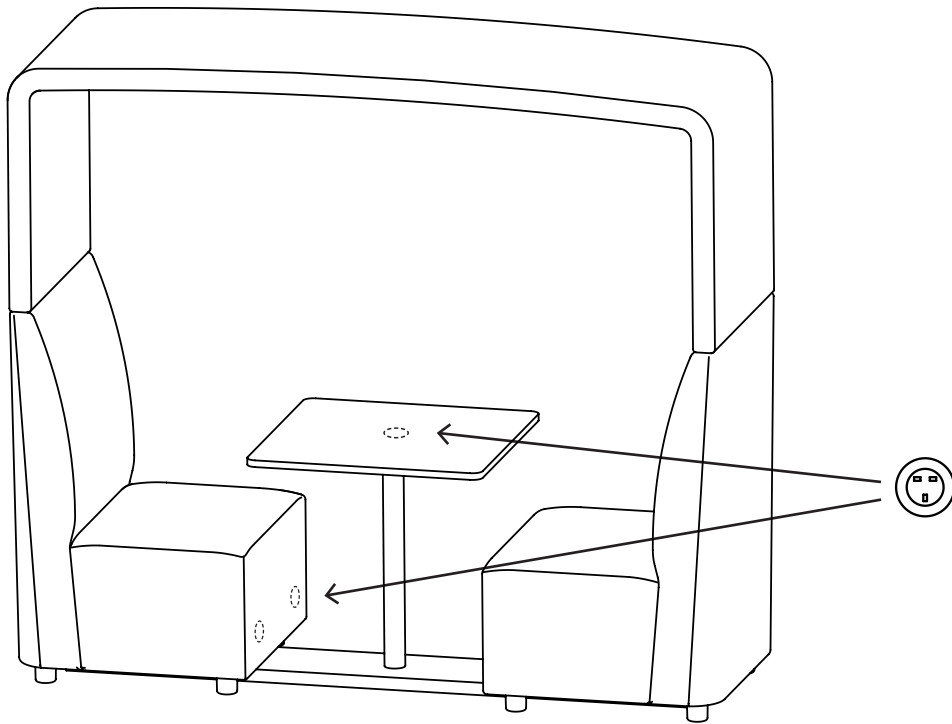

1

Lightning Installation

2

- A1 SPOTS**
Make a hole for lighting installation in the desired size.
Predrilled hole ($\varnothing 20$ mm) in the construction.

- B1 PENDANT**
Lead the wire to the centre of the roof if a pendant is desired. (Pendant max weight 10 kg)

3

CONDUIT
The construction is prepared with a conduit for pulling a wire through.

SOLID WOOD

4

1

Power Unit Installation

2

A Max Ø60
Place the power unit
in the sides if Max
Ø60mm is desired.

3

3

Lightning

HÄFELE LOOX LED 2047

Loox 12v LED 2047 Downlight 65 mm Warm White 3000 K

Power Units

VERSADOT

Is an easy and compact power system. Thanks to its small installation hole (only 60 mm) and the top mounting,