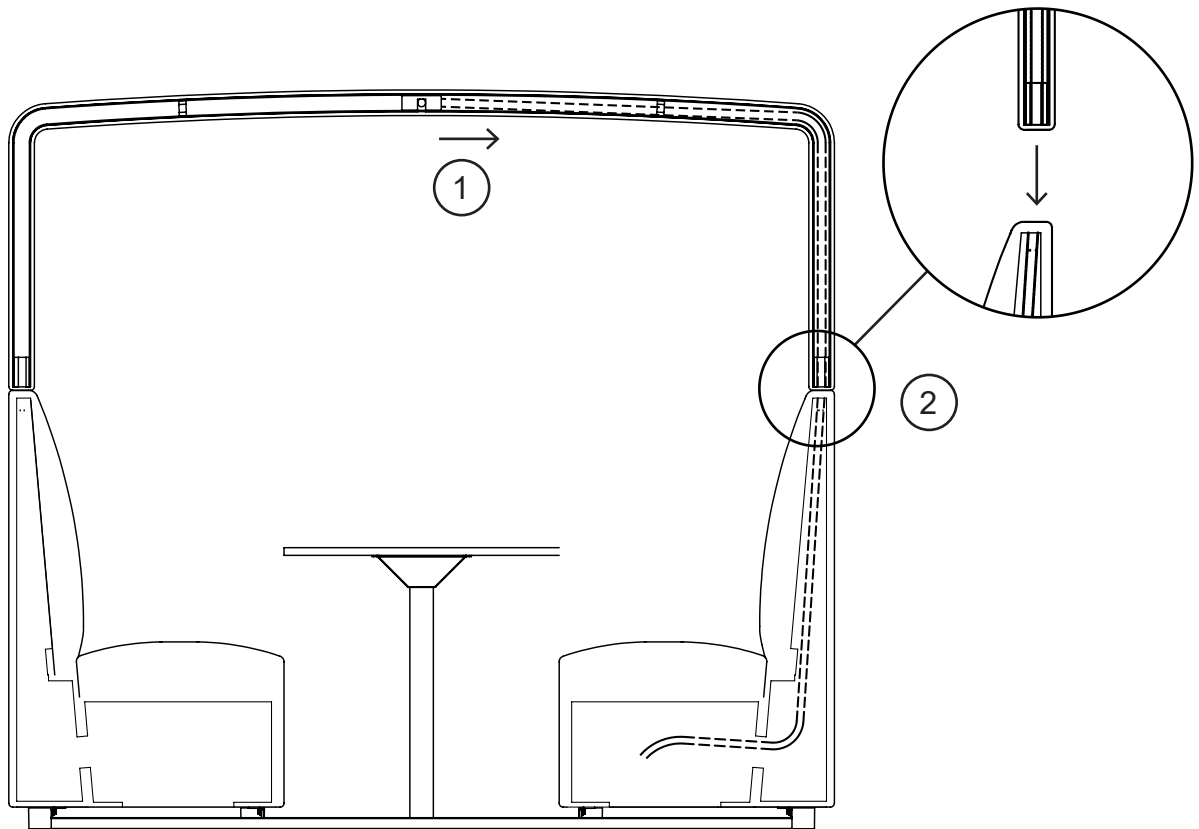

1

Lightning Installation

2

- A1 SPOTS**
Make a hole for lighting installation in the desired size.
Predrilled hole ($\varnothing 20$ mm) in the construction.

- B1 PENDANT**
Lead the wire to the centre of the roof if a pendant is desired. (Pendant max weight 10 kg)

3

CONDUIT
The construction is prepared with a conduit for pulling a wire through.

SOLID WOOD

4

1

Power Unit Installation

2

A Max Ø60
Place the power unit
in the sides if Max
Ø60mm is desired.

3

3

Lightning

HÄFELE LOOX LED 2047

Loox 12v LED 2047 Downlight 65 mm Warm White 3000 K

Power Units

VERSADOT

Is an easy and compact power system. Thanks to its small installation hole (only 60 mm) and the top mounting,

FINISHES

Brushed stainless steel

White glass

White glass

Electrical sockets									SB
									
code	Ring	acciaio inox spazzolato o brushed stainless steel	06030E000010	6030F000010	6030G000010	6030Y00001			
	Polish chrome	vetro bianco white glass	06030E000020	6030F000020	6030G000020	6030Y00002			
		vetro nero black glass	06030E000030	6030F000030	6030G000030	6030Y00003			
DIM. L x H x W (mm)			20 x 14.5 x 15 cm						
CAVI INCLUSI / ESCLUSI CABLES INCLUDED / NOT INCLUDE		D							
MATERIALI ROW MATERIALS		Zama Zinc alloy - Tecnopolimero Technopolymer							
DIMENSIONI DIMENSIONS				PIANO DI TAGLIO CUT OUT DRAWING					
									