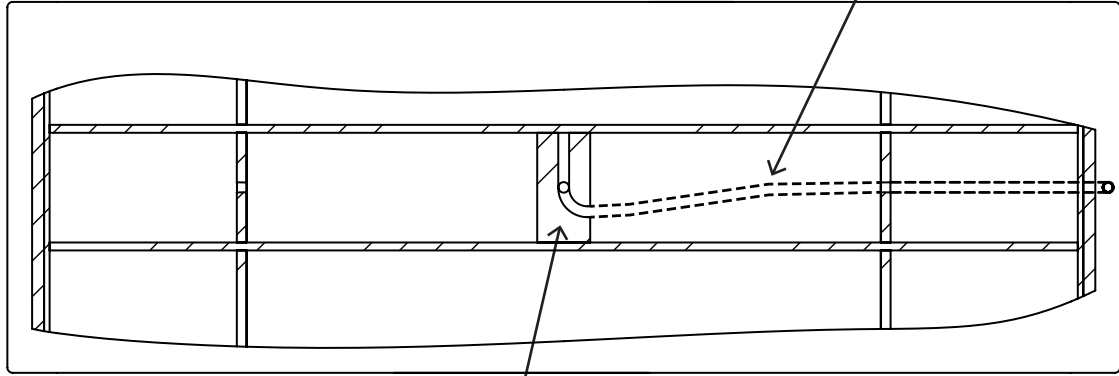

3

CONDUIT
The construction is prepared with a conduit for pulling a wire through.