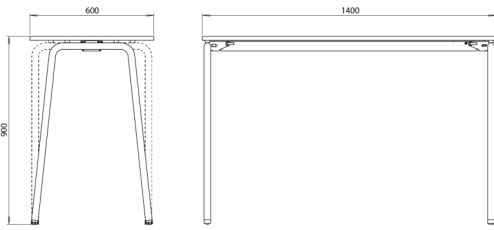

FourReal® 90

EN

Design: Strand + Hvass & Four Design

FourReal 90 - 140x60