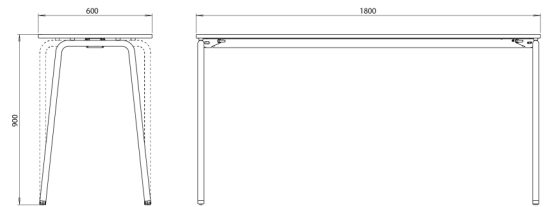

FourReal 90 - 180x60