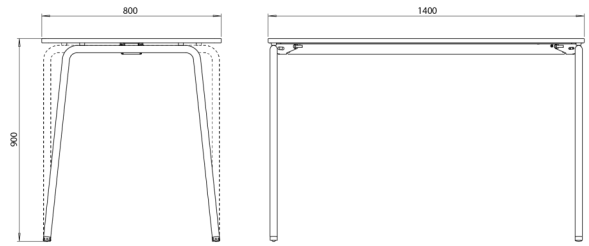

FourReal 90 - 140x80