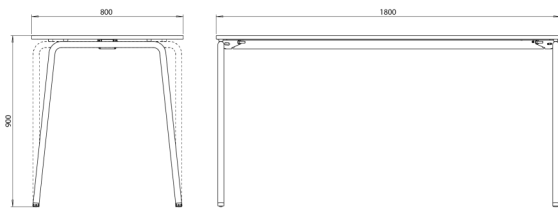

FourReal 90 - 180x80